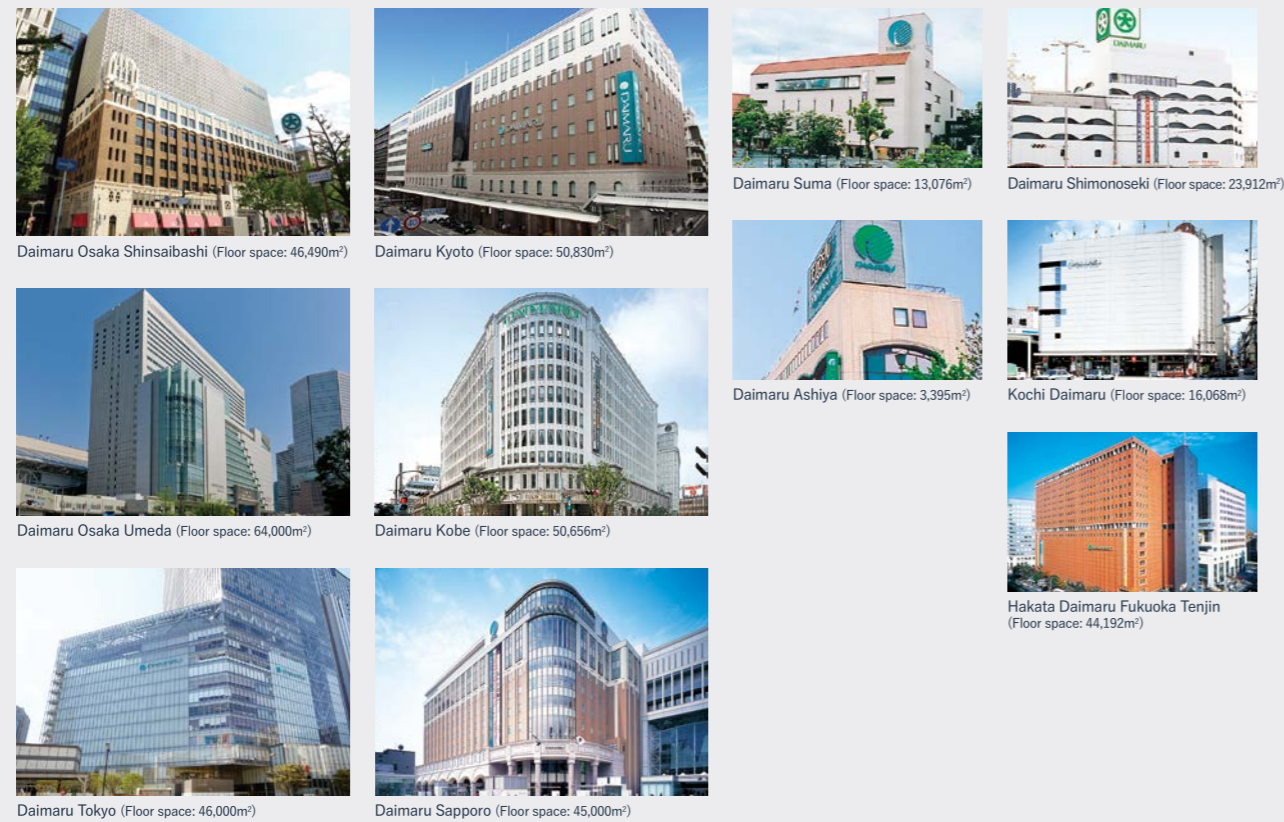

DATA

Stores (Photos)

Daimaru and Matsuzakaya Stores (As of June 30, 2022)

Daimaru Osaka Shinsaibashi (Floor space: 46,490m²)

Daimaru Kyoto (Floor space: 50,830m²)

Daimaru Suma (Floor space: 13,076m²)

Daimaru Shimonoseki (Floor space: 23,912m²)

Daimaru Ashiya (Floor space: 3,395m²)

Kochi Daimaru (Floor space: 16,068m²)

Daimaru Osaka Umeda (Floor space: 64,000m²)

Daimaru Kobe (Floor space: 50,656m²)