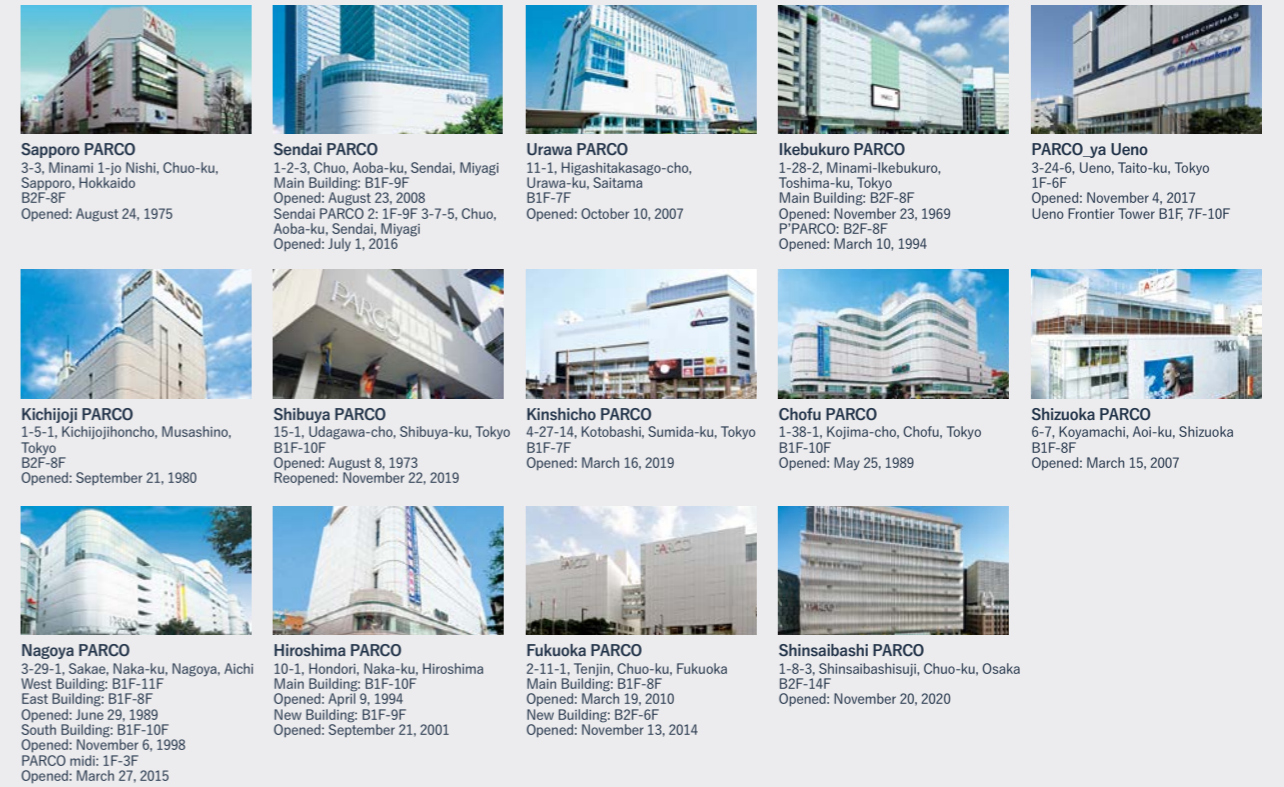

PARCO Stores (As of June 30, 2022)

PARCO urban complexes

Sapporo PARCO
3-3, Minami 1-jo Nishi, Chuo-ku, Sapporo, Hokkaido
B2F-8F
Opened: August 24, 1975

Sendai PARCO
1-2-3, Chuo, Aoba-ku, Sendai, Miyagi
Main Building: B1F-9F
Opened: August 23, 2008
Sendai PARCO 2: 1F-9F 3-7-5, Chuo, Aoba-ku, Sendai, Miyagi
Opened: July 1, 2016

Urawa PARCO
11-1, Higashitakasago-cho, Urawa-ku, Saitama
B1F-7F
Opened: October 10, 2007

Ikebukuro PARCO
1-28-2, Minami-Ikebukuro, Toshima-ku, Tokyo
Main Building: B2F-8F
PPARCO: B2F-8F
Opened: March 10, 1994

PARCO ya Ueno
3-24-6, Ueno, Taito-ku, Tokyo
1F-6F
Opened: November 4, 2017
Ueno Frontier Tower B1F, 7F-10F

Kichijoji PARCO
1-5-1, Kichijojihoncho, Musashino, Tokyo
B2F-8F
Opened: September 21, 1980

Shibuya PARCO
15-1, Udagawa-cho, Shibuya-ku, Tokyo
B1F-10F
Opened: August 8, 1973
Reopened: November 22, 2019

Kinshicho PARCO
4-27-14, Kotobashi, Sumida-ku, Tokyo
B1F-7F
Opened: March 16, 2019

Chofu PARCO
1-38-1, Kojima-cho, Chofu, Tokyo
B1F-10F
Opened: May 25, 1989

Shizuoka PARCO
6-7, Koyamachi, Aoi-ku, Shizuoka
B1F-8F
Opened: March 15, 2007

Hiroshima PARCO
10-1, Hondori, Naka-ku, Hiroshima
Main Building: B1F-10F
Opened: April 9, 1994
New Building: B1F-9F
Opened: September 21, 2001

Fukuoka PARCO
2-11-1, Tenjin, Chuo-ku, Fukuoka
Main Building: B1F-8F
Opened: March 19, 2010
New Building: B2F-6F
Opened: November 13, 2014

Shinsaibashi PARCO
1-8-3, Shinsaibashisuji, Chuo-ku, Osaka
B2F-14F
Opened: November 20, 2020