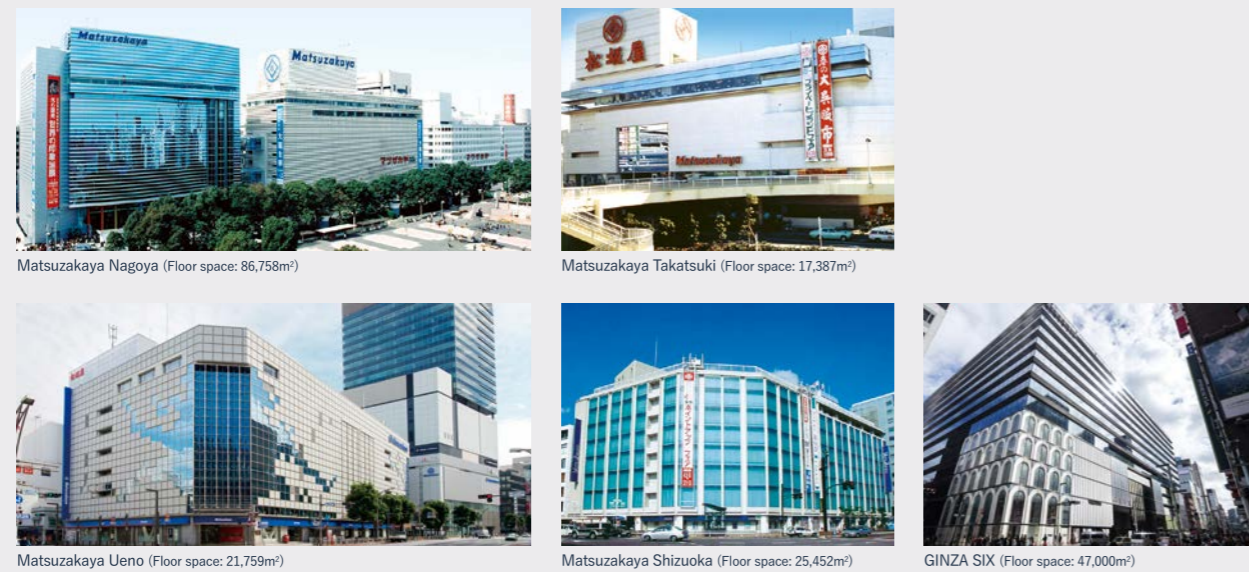

Daimaru Tokyo (Floor space: 46,000m²)

Daimaru Sapporo (Floor space: 45,000m²)

Matsuzakaya Nagoya (Floor space: 86,758m²)

Matsuzakaya Takatsuki (Floor space: 17,387m²)

Matsuzakaya Ueno (Floor space: 21,759m²)

Matsuzakaya Shizuoka (Floor space: 25,452m²)

GINZA SIX (Floor space: 47,000m²)

Overseas Office and Company

Paris Representative Office
21 rue Auber, 75009 Paris, France
Phone : +33-1-4574-2151

Daimaru Matsuzakaya Department Stores (Shanghai) Consulting Co., Ltd.
Huaxin Haixin Building 13F Rm-15A1, 666 Fuzhou Rd, Shanghai 200001, China
Phone : +86-21-6248-1538